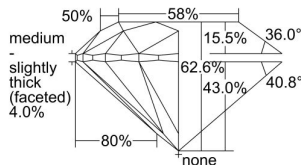

GIA®

FACSIMILE

GIA REPORT 7412868748

Verify this report at GIA.edu

GIA NATURAL DIAMOND DOSSIER®

December 31, 2021
GIA Report Number **7412868748**
Shape and Cutting Style ..... **Round Brilliant**
Measurements ..... **3.97 - 3.99 x 2.50 mm**

GRADING RESULTS

Carat Weight ..... **0.24 carat**
Color Grade ..... **F**
Clarity Grade **S12**
Cut Grade ..... **Excellent**

ADDITIONAL GRADING INFORMATION

Polish ..... **Excellent**
Symmetry ..... **Excellent**
Fluorescence ..... **None**
Clarity Characteristics ..... **Twinning Wisp**
Inscription(s): **GIA 7412868748**

PROPORTIONS

Profile to actual proportions

GRADING SCALES

GIA COLOR SCALE

COLORED	D
	E
	F
	G
	H
	I
	J
NEAR COLORLESS	K
	L
	M
Faint	N
	O
	P
	R
	S
	T
	U
	V
	W
	X
	Y
Light	Z

GIA CLARITY SCALE

FLAWLESS	VERY VERY SLIGHTLY INCLUDED	VVS₁	VVS₂	VS₁	VS₂	S1₁	S1₂	I₁	I₂	I₃	
											INTERNALLY FLAWLESS

GIA CUT SCALE

EXCELLENT
VERY GOOD
GOOD
FAIR
POOR