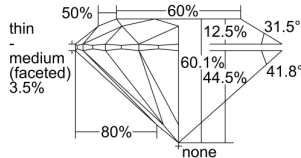

GIA®

FACSIMILE

GIA REPORT 7413148756

Verify this report at GIA.edu

GIA NATURAL DIAMOND DOSSIER®

November 15, 2021
GIA Report Number 7413148756
Shape and Cutting Style ..... Round Brilliant
Measurements ..... 4.63 - 4.64 x 2.78 mm

GRADING RESULTS

Carat Weight ..... 0.35 carat
Color Grade ..... E
Clarity Grade S11
Cut Grade ..... Excellent

ADDITIONAL GRADING INFORMATION

Polish ..... Excellent
Symmetry ..... Excellent
Fluorescence ..... None
Clarity Characteristics ..... Crystal
Inscription(s): GIA 7413148756

PROPORTIONS

Profile to actual proportions