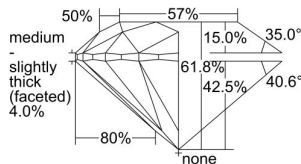

GIA®

FACSIMILE

GIA REPORT 7413172350

Verify this report at GIA.edu

GIA NATURAL DIAMOND DOSSIER®

November 12, 2021
GIA Report Number 7413172350
Shape and Cutting Style ..... Round Brilliant
Measurements ..... 3.92 - 3.94 x 2.43 mm

GRADING RESULTS

Carat Weight ..... 0.23 carat
Color Grade ..... F
Clarity Grade S11
Cut Grade ..... Excellent

ADDITIONAL GRADING INFORMATION

Polish ..... Excellent
Symmetry ..... Excellent
Fluorescence ..... None
Clarity Characteristics ..... Cloud, Crystal
Inscription(s): GIA 7413172350

PROPORTIONS

Profile to actual proportions

GRADING SCALES

GIA COLOR SCALE

COLORED	D
	E
	F
	G
	H
	I
	J
NEAR COLORLESS	K
	L
	M
	N
	O
	P
	R
	S
	T
	U
	V
	W
	X
	Y
	Z

GIA CLARITY SCALE

VERY VERY SLIGHTLY INCLUDED	FLAWLESS
	INTERNALLY FLAWLESS
VERY SLIGHTLY INCLUDED	VVS₁
	VVS₂
SLIGHTLY INCLUDED	VS₁
	VS₂
INCLUDED	SI₁
	SI₂
	I₁
	I₂
	I₃

GIA CUT SCALE

EXCELLENT
VERY GOOD
GOOD
FAIR
POOR