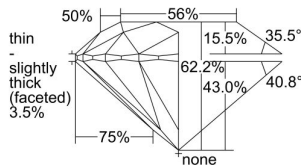

GIA®

FACSIMILE

GIA REPORT

7413360976

Verify this report at GIA.edu

GIA NATURAL DIAMOND DOSSIER®

November 24, 2021
GIA Report Number 7413360976
Shape and Cutting Style ..... Round Brilliant
Measurements ..... 4.28 - 4.31 x 2.67 mm

GRADING RESULTS

Carat Weight ..... 0.30 carat
Color Grade ..... F
Clarity Grade S11
Cut Grade ..... Excellent

ADDITIONAL GRADING INFORMATION

Polish ..... Excellent
Symmetry ..... Very Good
Fluorescence ..... None
Clarity Characteristics ..... Crystal, Feather
Inscription(s): GIA 7413360976

PROPORTIONS

Profile to actual proportions

GRADING SCALES

GIA COLOR SCALE

COLORED	D
	E
	F
	G
	H
	I
	J
NEAR COLORLESS	K
	L
Faint	M
	N
	O
	P
Very Light	Q
	R
	S
	T
	U
	V
Light	W
	X
	Y
	Z

GIA CLARITY SCALE

VERY VERY SLIGHTLY INCLUDED	FLAWLESS
	INTERNALLY FLAWLESS
VERY SLIGHTLY INCLUDED	VVS₁
	VVS₂
SLIGHTLY INCLUDED	VS₁
	VS₂
INCLUDED	I₁
	I₂
	I₃

GIA CUT SCALE

EXCELLENT
VERY GOOD
GOOD
FAIR
POOR