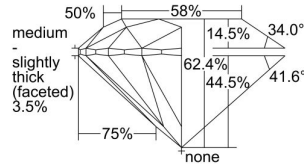

GIA®

FACSIMILE

GIA REPORT 7413433638

Verify this report at GIA.edu

GIA NATURAL DIAMOND DOSSIER®

November 29, 2021
GIA Report Number 7413433638
Shape and Cutting Style ..... Round Brilliant
Measurements ..... 3.71 - 3.74 x 2.32 mm

GRADING RESULTS

Carat Weight ..... 0.19 carat
Color Grade ..... E
Clarity Grade S11
Cut Grade ..... Excellent

ADDITIONAL GRADING INFORMATION

Polish ..... Excellent
Symmetry ..... Excellent
Fluorescence ..... None
Clarity Characteristics ..... Cloud
Inscription(s): GIA 7413433638

PROPORTIONS

Profile to actual proportions

GRADING SCALES

GIA COLOR SCALE	GIA CLARITY SCALE	GIA CUT SCALE	
D	FLAWLESS	EXCELLENT	
E	INTERNALLY FLAWLESS		
F		VVS₁	VERY GOOD
G	VVS₂		
H	VS₁	GOOD	
I	VS₂		
J	S1₁	FAIR	
K	S1₂		
L	I₁	POOR	
M	I₂		
N	I₃		
O			
P			
Q			
R			
S			
T			
U			
V			
W			
X			
Y			
Z