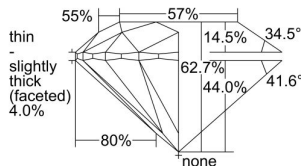

GIA®

FACSIMILE

GIA REPORT 7413663109

Verify this report at GIA.edu

GIA NATURAL DIAMOND DOSSIER®

December 27, 2021
GIA Report Number 7413663109
Shape and Cutting Style ..... Round Brilliant
Measurements ..... 4.27 - 4.31 x 2.69 mm

GRADING RESULTS

Carat Weight ..... 0.30 carat
Color Grade I
Clarity Grade S11
Cut Grade ..... Excellent

ADDITIONAL GRADING INFORMATION

Polish ..... Excellent
Symmetry ..... Very Good
Fluorescence ..... None
Clarity Characteristics ..... Crystal, Feather
Inscription(s): GIA 7413663109

PROPORTIONS

Profile to actual proportions

GRADING SCALES

GIA COLOR SCALE

COLOREDNESS	D
	E
	F
	G
	H
	I
	J
NEAR COLORLESS	K
	L
Faint	M
	N
	O
	P
Very Light	R
	S
	T
	U
	V
Light	W
	X
	Y
	Z

GIA CLARITY SCALE

FLAWLESS	VERY VERY SLIGHTLY INCLUDED	VVS₁	
			VVS₂
INTERNALLY FLAWLESS	VERY SLIGHTLY INCLUDED	VS₁	
		VS₂	
SLIGHTLY INCLUDED	SLIGHTLY INCLUDED	SI₁	
		SI₂	
INCLUDED	INCLUDED	I₁	
		I₂	
		I₃	

GIA CUT SCALE

EXCELLENT	VERY GOOD	GOOD	FAIR	POOR