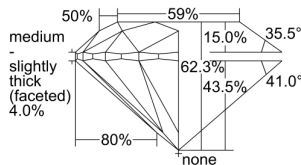

GIA®

FACSIMILE

GIA REPORT 7413801406

Verify this report at GIA.edu

GIA NATURAL DIAMOND DOSSIER®

December 24, 2021
GIA Report Number 7413801406
Shape and Cutting Style ..... Round Brilliant
Measurements ..... 4.38 - 4.41 x 2.74 mm

GRADING RESULTS

Carat Weight ..... 0.33 carat
Color Grade ..... F
Clarity Grade VS2
Cut Grade ..... Excellent

ADDITIONAL GRADING INFORMATION

Polish ..... Excellent
Symmetry ..... Excellent
Fluorescence ..... None
Clarity Characteristics ..... Cloud
Inscription(s): GIA 7413801406

PROPORTIONS

Profile to actual proportions

GRADING SCALES

GIA COLOR SCALE

COLORED	D
	E
	F
	G
	H
	I
	J
NEAR COLORLESS	K
	L
Faint	M
	N
	O
	P
Very Light	Q
	R
	S
	T
	U
	V
Light	W
	X
	Y
	Z

GIA CLARITY SCALE

VERY VERY SLIGHTLY INCLUDED	FLAWLESS
	INTERNALLY FLAWLESS
VERY SLIGHTLY INCLUDED	VVS₁
	VVS₂
SLIGHTLY INCLUDED	VS₁
	VS₂
INCLUDED	SI₁
	SI₂
	I₁
	I₂
	I₃

GIA CUT SCALE

EXCELLENT
VERY GOOD
GOOD
FAIR
POOR