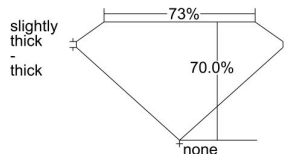

GIA®

FACSIMILE

GIA REPORT

7413867660

Verify this report at GIA.edu

GIA NATURAL DIAMOND DOSSIER®

January 04, 2022
GIA Report Number **7413867660**
Shape and Cutting Style ..... **Square Modified Brilliant**
Measurements ..... **5.05 x 4.99 x 3.50 mm**

GRADING RESULTS

Carat Weight ..... **0.72 carat**
Color Grade ..... **E**
Clarity Grade **S11**

ADDITIONAL GRADING INFORMATION

Polish ..... **Excellent**
Symmetry ..... **Very Good**
Fluorescence ..... **Faint**
Clarity Characteristics..... **Crystal, Feather**
Inscription(s): **GIA 7413867660**

PROPORTIONS

Profile not to actual proportions

GRADING SCALES

GIA COLOR SCALE		GIA CLARITY SCALE			
COLORLESS	D	VERY VERY SLIGHTLY INCLUDED	FLAWLESS		
	E		INTERNALLY FLAWLESS		
	F	VERY SLIGHTLY INCLUDED	VVS₁		
	G		VVS₂		
	H		VS₁		
	NEAR COLORLESS	I	SLIGHTLY INCLUDED	VS₂	
		J		S1₁	
		FAINT	K	INCLUDED	S1₂
			L		I₁
			M		I₂
VERT LIGHT	N		INCLUDED	I₃	
	O				
	P				
	Q				
	R				
LIGHT	S				
	T				
	U				
	V				
	W				
X					
Y					
Z