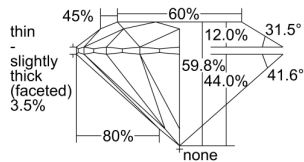

GIA®

FACSIMILE

GIA REPORT

7416044874

Verify this report at GIA.edu

GIA NATURAL DIAMOND DOSSIER®

December 01, 2021
GIA Report Number **7416044874**
Shape and Cutting Style ..... **Round Brilliant**
Measurements ..... **4.35 - 4.39 x 2.61 mm**

GRADING RESULTS

Carat Weight ..... **0.30 carat**
Color Grade ..... **K**
Clarity Grade **VVS2**
Cut Grade ..... **Excellent**

ADDITIONAL GRADING INFORMATION

Polish ..... **Excellent**
Symmetry ..... **Very Good**
Fluorescence ..... **Medium Blue**
Clarity Characteristics ..... **Cloud, Pinpoint, Chip**
Inscription(s): **GIA 7416044874**

PROPORTIONS

Profile to actual proportions

GRADING SCALES

GIA COLOR SCALE	GIA CLARITY SCALE	GIA CUT SCALE	
D	FLAWLESS	EXCELLENT	
E	INTERNALLY FLAWLESS		
F		VVS₁	VERY GOOD
G	VVS₂		
H	VS₁	GOOD	
I	VS₂		
J	SI₁	FAIR	
K	SI₂		
L	I₁	POOR	
M			
N			
O	I₂		
P			
Q	I₃		
R			
S			
T			
U			
V			
W			
X			
Y			
Z