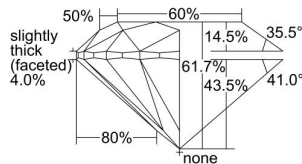

GIA®

FACSIMILE

GIA REPORT 7416237267

Verify this report at GIA.edu

GIA NATURAL DIAMOND DOSSIER®

November 24, 2021
GIA Report Number **7416237267**
Shape and Cutting Style ..... **Round Brilliant**
Measurements ..... **4.26 - 4.29 x 2.64 mm**

GRADING RESULTS

Carat Weight ..... **0.30 carat**
Color Grade ..... **I**
Clarity Grade **S12**
Cut Grade ..... **Excellent**

ADDITIONAL GRADING INFORMATION

Polish ..... **Excellent**
Symmetry ..... **Excellent**
Fluorescence ..... **None**
Clarity Characteristics ..... **Feather**
Inscription(s): **GIA 7416237267**

PROPORTIONS

Profile to actual proportions