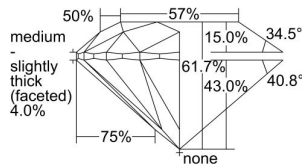

GIA®

FACSIMILE

GIA REPORT

7416271153

Verify this report at GIA.edu

GIA NATURAL DIAMOND DOSSIER®

July 05, 2024
GIA Report Number **7416271153**
Shape and Cutting Style ..... **Round Brilliant**
Measurements ..... **4.30 - 4.33 x 2.66 mm**

GRADING RESULTS

Carat Weight ..... **0.30 carat**
Color Grade ..... **H**
Clarity Grade **VVS2**
Cut Grade ..... **Excellent**

ADDITIONAL GRADING INFORMATION

Polish ..... **Excellent**
Symmetry ..... **Excellent**
Fluorescence ..... **None**
Clarity Characteristics..... **Needle, Feather, Pinpoint**
Inscription(s): **GIA 7416271153**

PROPORTIONS

Profile to actual proportions

GRADING SCALES

GIA COLOR SCALE	GIA CLARITY SCALE	GIA CUT SCALE	
D	FLAWLESS	EXCELLENT	
E	INTERNALLY FLAWLESS		
F		VVS₁	VERY GOOD
G	VVS₂		
H	VS₁	GOOD	
I	VS₂		
J	SI₁	FAIR	
K	SI₂		
L	I₁	POOR	
M			
N			
O	I₂		
P			
Q			
R	I₃		
S			
T			
U			
V			
W			
X			
Y			
Z