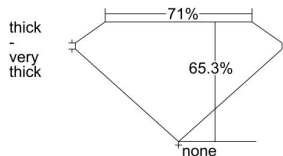

GIA®

FACSIMILE

GIA REPORT

7416277202

Verify this report at GIA.edu

GIA NATURAL DIAMOND DOSSIER®

November 17, 2021
GIA Report Number **7416277202**
Shape and Cutting Style ..... **Square Emerald Cut**
Measurements ..... **4.50 x 4.49 x 2.93 mm**

GRADING RESULTS

Carat Weight ..... **0.50 carat**
Color Grade ..... **F**
Clarity Grade **VVS1**

ADDITIONAL GRADING INFORMATION

Polish ..... **Excellent**
Symmetry ..... **Excellent**
Fluorescence ..... **None**
Clarity Characteristics ..... **Pinpoint**
Inscription(s): **GIA 7416277202**

PROPORTIONS

Profile not to actual proportions

GRADING SCALES

GIA COLOR SCALE		GIA CLARITY SCALE			
COLORLESS	D	VERY VERY SLIGHTLY INCLUDED	FLAWLESS		
	E		INTERNALLY FLAWLESS		
	F	VERY SLIGHTLY INCLUDED	VVS₁		
	G		VVS₂		
	H		VS₁		
	NEAR COLORLESS	I	SLIGHTLY INCLUDED	VS₂	
		J		SI₁	
		FAINT	K	INCLUDED	SI₂
			L		I₁
			M		I₂
VERT LIGHT	N	LIGHT	I₃		
	O				
	P				
	Q				
	R				
	S				
	T