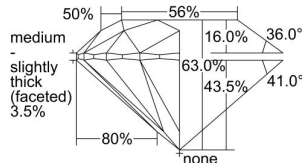

GIA®

FACSIMILE

GIA REPORT

7416361517

Verify this report at GIA.edu

GIA NATURAL DIAMOND DOSSIER®

November 24, 2021
GIA Report Number **7416361517**
Shape and Cutting Style ..... **Round Brilliant**
Measurements ..... **5.03 - 5.07 x 3.18 mm**

GRADING RESULTS

Carat Weight ..... **0.50 carat**
Color Grade ..... **H**
Clarity Grade **S11**
Cut Grade ..... **Excellent**

ADDITIONAL GRADING INFORMATION

Polish ..... **Excellent**
Symmetry ..... **Excellent**
Fluorescence ..... **Faint**
Clarity Characteristics ..... **Crystal**
Inscription(s): **GIA 7416361517**

PROPORTIONS

Profile to actual proportions

GRADING SCALES

GIA COLOR SCALE

COLOREDNESS	D
	E
	F
	G
	H
	I
	J
NEAR COLORLESS	K
	L
	M
	N
	O
	P
	Q
	R
	S
	T
	U
	V
	W
	X
	Y
	Z

GIA CLARITY SCALE

VERY VERY SLIGHTLY INCLUDED	FLAWLESS
	INTERNALLY FLAWLESS
VERY SLIGHTLY INCLUDED	VVS₁
	VVS₂
SLIGHTLY INCLUDED	VS₁
	VS₂
INCLUDED	I₁
	I₂
	I₃

GIA CUT SCALE

EXCELLENT
VERY GOOD
GOOD
FAIR
POOR