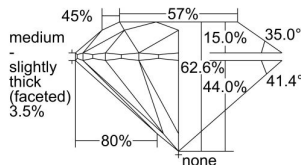

GIA®

FACSIMILE

GIA REPORT 7416434369

Verify this report at GIA.edu

GIA NATURAL DIAMOND DOSSIER®

November 25, 2021
GIA Report Number 7416434369
Shape and Cutting Style ..... Round Brilliant
Measurements ..... 4.27 - 4.29 x 2.68 mm

GRADING RESULTS

Carat Weight ..... 0.30 carat
Color Grade ..... D
Clarity Grade VS1
Cut Grade ..... Excellent

ADDITIONAL GRADING INFORMATION

Polish ..... Excellent
Symmetry ..... Very Good
Fluorescence ..... None
Clarity Characteristics ..... Cloud, Feather, Pinpoint
Inscription(s): GIA 7416434369

PROPORTIONS

Profile to actual proportions

GRADING SCALES

GIA COLOR SCALE	GIA CLARITY SCALE	GIA CUT SCALE
COLOURLESS	FLAWLESS	EXCELLENT
D	INTERNALLY FLAWLESS	
E	VVS₁	VERY GOOD
F		
G	VS₁	GOOD
H		
I	SI₁	FAIR
J		
K	I₁	POOR
L		
M	I₂	
N	I₃	
O		
P		
Q		
R		
S		
T		
U		
V		
W		
X		
Y		
Z