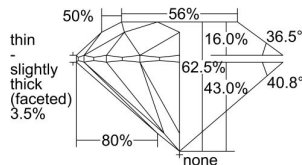

GIA®

FACSIMILE

GIA REPORT

7416488135

Verify this report at GIA.edu

GIA NATURAL DIAMOND DOSSIER®

December 04, 2021
GIA Report Number 7416488135
Shape and Cutting Style ..... Round Brilliant
Measurements ..... 5.67 - 5.69 x 3.55 mm

GRADING RESULTS

Carat Weight ..... 0.70 carat
Color Grade ..... F
Clarity Grade VVS2
Cut Grade ..... Excellent

ADDITIONAL GRADING INFORMATION

Polish ..... Excellent
Symmetry ..... Excellent
Fluorescence ..... Faint
Clarity Characteristics ..... Cloud, Feather, Pinpoint
Inscription(s): GIA 7416488135

PROPORTIONS

Profile to actual proportions