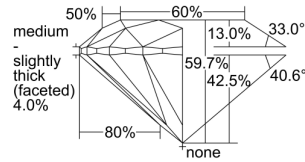

GIA®

FACSIMILE

GIA REPORT

7416496650

Verify this report at GIA.edu

GIA NATURAL DIAMOND DOSSIER®

December 03, 2021
GIA Report Number **7416496650**
Shape and Cutting Style ..... **Round Brilliant**
Measurements ..... **3.67 - 3.68 x 2.19 mm**

GRADING RESULTS

Carat Weight ..... **0.18 carat**
Color Grade ..... **F**
Clarity Grade **S11**
Cut Grade ..... **Very Good**

ADDITIONAL GRADING INFORMATION

Polish ..... **Excellent**
Symmetry ..... **Excellent**
Fluorescence ..... **None**
Clarity Characteristics ..... **Knot**
Inscription(s): **GIA 7416496650**

PROPORTIONS

Profile to actual proportions

GRADING SCALES

GIA COLOR SCALE	GIA CLARITY SCALE	GIA CUT SCALE
D	FLAWLESS	EXCELLENT
E	FLAWLESS	
F	INTERNALLY FLAWLESS	VERY GOOD
G	VVS₁	
H	VVS₂	GOOD
I	VS₁	
J	VS₂	FAIR
K	S1₁	
L	S1₂	POOR
M	I₁	
N	I₂	
O	I₃	
P		
Q		
R		
S		
T		
U		
V		
W		
X		
Y		
Z