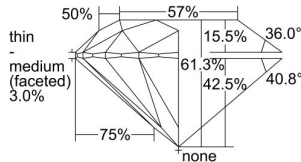

GIA®

FACSIMILE

GIA REPORT 7416498153

Verify this report at GIA.edu

GIA NATURAL DIAMOND DOSSIER®

December 13, 2021
GIA Report Number **7416498153**
Shape and Cutting Style ..... **Round Brilliant**
Measurements ..... **3.93 - 3.95 x 2.42 mm**

GRADING RESULTS

Carat Weight ..... **0.23 carat**
Color Grade ..... **D**
Clarity Grade **VS2**
Cut Grade ..... **Excellent**

ADDITIONAL GRADING INFORMATION

Polish ..... **Excellent**
Symmetry ..... **Very Good**
Fluorescence ..... **None**
Clarity Characteristics ..... **Crystal**
Inscription(s): **GIA 7416498153**

PROPORTIONS

Profile to actual proportions

GRADING SCALES

GIA COLOR SCALE	GIA CLARITY SCALE	GIA CUT SCALE	
D	FLAWLESS	EXCELLENT	
E	INTERNALLY FLAWLESS		
F		VVS₁	VERY GOOD
G	VVS₂		
H	VS₁	GOOD	
I	VS₂		
J	SI₁	FAIR	
K	SI₂		
L	I₁	POOR	
M			
N			
O	I₂		
P			
Q	I₃		
R			
S			
T			
U			
V			
W			
X			
Y			
Z