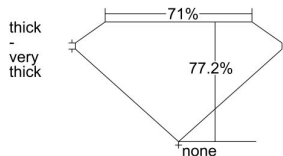

GIA®

FACSIMILE

GIA REPORT

7416520187

Verify this report at GIA.edu

GIA NATURAL DIAMOND DOSSIER®

December 06, 2021
GIA Report Number 7416520187
Shape and Cutting Style ..... Square Modified Brilliant
Measurements ..... 4.45 x 4.42 x 3.42 mm

GRADING RESULTS

Carat Weight ..... 0.60 carat
Color Grade ..... F
Clarity Grade VVS1

ADDITIONAL GRADING INFORMATION

Polish ..... Excellent
Symmetry ..... Very Good
Fluorescence ..... Medium Blue
Clarity Characteristics ..... Cloud, Indented Natural
Inspection(s): GIA 7416520187

PROPORTIONS

Profile not to actual proportions

GRADING SCALES

GIA COLOR SCALE		GIA CLARITY SCALE			
COLORLESS	D	VERY VERY SLIGHTLY INCLUDED	FLAWLESS		
	E		INTERNALLY FLAWLESS		
	F		VVS₁		
	NEAR COLORLESS	G	VERY SLIGHTLY INCLUDED	VVS₂	
		H		VS₁	
		FAINT	I	SLIGHTLY INCLUDED	VS₂
			J		SI₁
			K	SI₂	
	LIGHT	L	INCLUDED	I₁	
		M		I₂	
N		I₃			
O					
P					
Q					
R