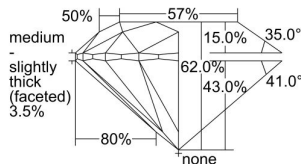

GIA®

FACSIMILE

GIA REPORT

7416595185

Verify this report at GIA.edu

GIA NATURAL DIAMOND DOSSIER®

December 11, 2021
GIA Report Number **7416595185**
Shape and Cutting Style ..... **Round Brilliant**
Measurements ..... **4.29 - 4.32 x 2.67 mm**

GRADING RESULTS

Carat Weight ..... **0.30 carat**
Color Grade ..... **H**
Clarity Grade **VVS1**
Cut Grade ..... **Excellent**

ADDITIONAL GRADING INFORMATION

Polish ..... **Excellent**
Symmetry ..... **Very Good**
Fluorescence ..... **None**
Clarity Characteristics.. **Pinpoint, Manufacturing Remnant, Cavity**
Inscription(s): **GIA 7416595185**

PROPORTIONS

Profile to actual proportions

GRADING SCALES

GIA COLOR SCALE

COLORESS	D
	E
	F
	G
	H
	I
	J
NEAR COLORESS	K
	L
Faint	M
	N
	O
	P
Very Light	Q
	R
	S
	T
	U
	V
Light	W
	X
	Y
	Z

GIA CLARITY SCALE

VERY VERY SLIGHTLY INCLUDED	FLAWLESS
	INTERNALLY FLAWLESS
VERY SLIGHTLY INCLUDED	VVS₁
	VVS₂
SLIGHTLY INCLUDED	VS₁
	VS₂
INCLUDED	I₁
	I₂
	I₃

GIA CUT SCALE

EXCELLENT	VERY GOOD	GOOD	FAIR	POOR