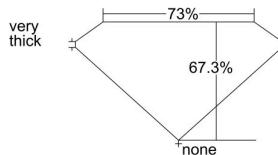

GIA®

FACSIMILE

GIA REPORT

7416729661

Verify this report at GIA.edu

GIA NATURAL DIAMOND DOSSIER®

December 21, 2021
GIA Report Number 7416729661
Shape and Cutting Style ..... Cut-Cornered Rectangular Modified Brilliant
Measurements ..... 6.37 x 4.61 x 3.11 mm

GRADING RESULTS

Carat Weight ..... 0.80 carat
Color Grade ..... G
Clarity Grade S11

ADDITIONAL GRADING INFORMATION

Polish ..... Excellent
Symmetry ..... Very Good
Fluorescence ..... None
Clarity Characteristics ..... Feather, Cloud
Inscription(s): GIA 7416729661

PROPORTIONS

Profile not to actual proportions

GRADING SCALES

GIA COLOR SCALE		GIA CLARITY SCALE		
COLORLESS	D	VERY VERY SLIGHTLY INCLUDED	FLAWLESS	
	E		INTERNALLY FLAWLESS	
	F	VERY SLIGHTLY INCLUDED	VVS₁	
	G		VVS₂	
	NEAR COLORLESS	H	SLIGHTLY INCLUDED	VS₁
		I		VS₂
	FANT	J	INCLUDED	S1₁
		K		S1₂
	LIGHT	L	INCLUDED	I₁
		M		I₂
N		INCLUDED	I₃	
O				
P				
Q				
R				
S				
T				
U				
V				
W				
X				
Y				
Z