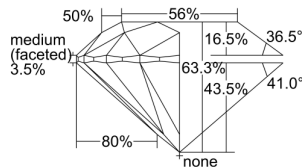

GIA®

FACSIMILE

GIA REPORT

7416745145

Verify this report at GIA.edu

GIA NATURAL DIAMOND DOSSIER®

December 28, 2021
GIA Report Number **7416745145**
Shape and Cutting Style ..... **Round Brilliant**
Measurements ..... **5.32 - 5.35 x 3.38 mm**

GRADING RESULTS

Carat Weight ..... **0.59 carat**
Color Grade ..... **L**
Clarity Grade **S11**
Cut Grade ..... **Excellent**

ADDITIONAL GRADING INFORMATION

Polish ..... **Excellent**
Symmetry ..... **Excellent**
Fluorescence ..... **Medium Blue**
Clarity Characteristics ..... **Crystal, Cloud, Feather**
Inscription(s): **GIA 7416745145**

PROPORTIONS

Profile to actual proportions

GRADING SCALES

GIA COLOR SCALE

COLORLESS	D
	E
	F
	G
	H
	I
	J
NEAR COLORLESS	K
	L
FAIN	M
	N
	O
	P
	Q
VERY LIGHT	R
	S
	T
	U
	V
	W
	X
	Y
LIGHT	Z

GIA CLARITY SCALE

FLAWLESS	VERY VERY SLIGHTLY INCLUDED	VVS₁	VVS₂	VS₁	VS₂	SI₁	SI₂	I₁	I₂	I₃	
											INTERNALLY FLAWLESS

GIA CUT SCALE

EXCELLENT
VERY GOOD
GOOD
FAIR
POOR