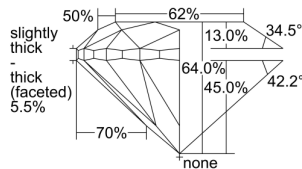

GIA®

FACSIMILE

GIA REPORT 7416765760

Verify this report at GIA.edu

GIA NATURAL DIAMOND DOSSIER®

December 24, 2021
GIA Report Number **7416765760**
Shape and Cutting Style ..... **Round Brilliant**
Measurements ..... **4.91 - 5.00 x 3.17 mm**

GRADING RESULTS

Carat Weight ..... **0.50 carat**
Color Grade ..... **H**
Clarity Grade **VS1**
Cut Grade ..... **Very Good**

ADDITIONAL GRADING INFORMATION

Polish ..... **Very Good**
Symmetry ..... **Very Good**
Fluorescence ..... **None**
Clarity Characteristics..... **Cloud, Indented Natural, Pinpoint**
Inspection(s): **GIA 7416765760**

PROPORTIONS

Profile to actual proportions

GRADING SCALES

GIA COLOR SCALE	GIA CLARITY SCALE	GIA CUT SCALE
D	FLAWLESS	EXCELLENT
E	FLAWLESS	
F	INTERNALLY FLAWLESS	VERY GOOD
G	FLAWLESS	
H	VVS₁	GOOD
I	VVS₂	
J	VS₁	FAIR
K	VS₂	
L	SI₁	POOR
M	SI₂	
N	I₁	
O	I₂	
P	I₃	
Q		
R		
S		
T		
U		
V		
W		
X		
Y		
Z