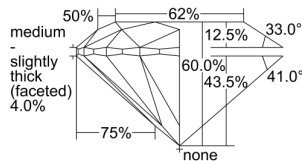

GIA®

FACSIMILE

GIA REPORT

7416834418

Verify this report at GIA.edu

GIA NATURAL DIAMOND DOSSIER®

December 31, 2021
GIA Report Number **7416834418**
Shape and Cutting Style ..... **Round Brilliant**
Measurements ..... **5.18 - 5.21 x 3.12 mm**

GRADING RESULTS

Carat Weight ..... **0.52 carat**
Color Grade ..... **I**
Clarity Grade **VS1**
Cut Grade ..... **Excellent**

ADDITIONAL GRADING INFORMATION

Polish ..... **Excellent**
Symmetry ..... **Excellent**
Fluorescence ..... **None**
Clarity Characteristics..... **Crystal, Needle, Pinpoint**
Inscription(s): **GIA 7416834418**

PROPORTIONS

Profile to actual proportions

GRADING SCALES

GIA COLOR SCALE	GIA CLARITY SCALE	GIA CUT SCALE	
D	FLAWLESS	EXCELLENT	
E	INTERNALLY FLAWLESS		
F		VVS₁	VERY GOOD
G	VVS₂		
H	VS₁	GOOD	
I	VS₂		
J	SI₁	FAIR	
K	SI₂		
L	I₁	POOR	
M	I₂		
N	I₃		
O			
P			
Q			
R			
S			
T			
U			
V			
W			
X			
Y			
Z