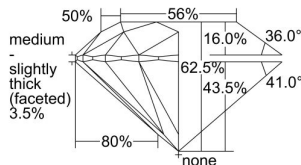

GIA®

FACSIMILE

GIA REPORT 7416857490

Verify this report at GIA.edu

GIA NATURAL DIAMOND DOSSIER®

January 04, 2022
GIA Report Number 7416857490
Shape and Cutting Style ..... Round Brilliant
Measurements ..... 4.72 - 4.75 x 2.96 mm

GRADING RESULTS

Carat Weight ..... 0.40 carat
Color Grade ..... J
Clarity Grade VS1
Cut Grade ..... Excellent

ADDITIONAL GRADING INFORMATION

Polish ..... Excellent
Symmetry ..... Excellent
Fluorescence ..... None
Clarity Characteristics..... Crystal, Cloud, Pinpoint
Inscription(s): GIA 7416857490

PROPORTIONS

Profile to actual proportions

GRADING SCALES

GIA
COLOR
SCALE

COLOULESS	D
	E
	F
	G
	H
	I
	J
NEAR COLOULESS	K
	L
FANIT	M
	N
	O
	P
VERY LIGHT	Q
	R
	S
	T
	U
	V
	W
	X
	Y
LIGHT	Z

GIA
CLARITY
SCALE

VERY VERY SLIGHTLY INCLUDED	FLAWLESS
	INTERNALLY FLAWLESS
VERY SLIGHTLY INCLUDED	VVS₁
	VVS₂
SLIGHTLY INCLUDED	VS₁
	VS₂
INCLUDED	SI₁
	SI₂
	I₁
	I₂
	I₃

GIA
CUT
SCALE

EXCELLENT
VERY GOOD
GOOD
FAIR
POOR