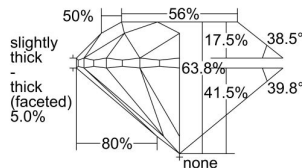

GIA®

FACSIMILE

GIA REPORT 7416919400

Verify this report at GIA.edu

GIA NATURAL DIAMOND DOSSIER®

January 13, 2022
GIA Report Number **7416919400**
Shape and Cutting Style ..... **Round Brilliant**
Measurements ..... **3.85 - 3.87 x 2.46 mm**

GRADING RESULTS

Carat Weight ..... **0.23 carat**
Color Grade ..... **D**
Clarity Grade **S11**
Cut Grade ..... **Very Good**

ADDITIONAL GRADING INFORMATION

Polish ..... **Excellent**
Symmetry ..... **Very Good**
Fluorescence ..... **None**
Clarity Characteristics ..... **Crystal, Cloud**
Inscription(s): **GIA 7416919400**

PROPORTIONS

Profile to actual proportions

GRADING SCALES

GIA COLOR SCALE

COLORESS	D
	E
	F
	G
	H
	I
	J
NEAR COLORESS	K
	L
Faint	M
	N
	O
	P
Very Light	R
	S
	T
	U
	V
Light	W
	X
	Y
	Z

GIA CLARITY SCALE

VERY VERY SLIGHTLY INCLUDED	FLAWLESS
	INTERNALLY FLAWLESS
VERY SLIGHTLY INCLUDED	VVS₁
	VVS₂
SLIGHTLY INCLUDED	VS₁
	VS₂
INCLUDED	S1₁
	S1₂
	I₁
	I₂
	I₃

GIA CUT SCALE

EXCELLENT
VERY GOOD
GOOD
FAIR
POOR