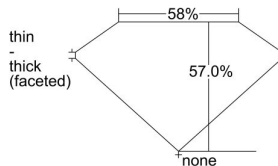

GIA®

FACSIMILE

GIA REPORT

7418045145

Verify this report at GIA.edu

GIA NATURAL DIAMOND DOSSIER®

December 01, 2021
GIA Report Number **7418045145**
Shape and Cutting Style ..... **Heart Brilliant**
Measurements ..... **4.19 x 4.66 x 2.66 mm**

GRADING RESULTS

Carat Weight ..... **0.30 carat**
Color Grade ..... **F**
Clarity Grade **S11**

ADDITIONAL GRADING INFORMATION

Polish ..... **Excellent**
Symmetry ..... **Very Good**
Fluorescence ..... **None**
Clarity Characteristics ..... **Feather, Crystal**
Inscription(s): GIA 7418045145

PROPORTIONS

Profile not to actual proportions

GRADING SCALES

GIA COLOR SCALE		GIA CLARITY SCALE			
COLORLESS	D	VERY VERY SLIGHTLY INCLUDED	FLAWLESS		
	E		INTERNALLY FLAWLESS		
	F		VVS₁		
	NEAR COLORLESS	G	VVS₂		
		H	VERY SLIGHTLY INCLUDED	VS₁	
		I		VS₂	
		FAINT	J	SLIGHTLY INCLUDED	S1₁
			K		S1₂
	L		INCLUDED		I₁
	M			I₂	
VERT LIGHT	N		LIGHT	I₃	
	O				
	P				
	Q				
	R				
LIGHT	S				
	T				
	U				
	V				
	W				
	X				
	Y				
	Z