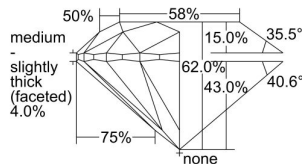

GIA®

FACSIMILE

GIA REPORT 7418048533

Verify this report at GIA.edu

GIA NATURAL DIAMOND DOSSIER®

October 28, 2021
GIA Report Number **7418048533**
Shape and Cutting Style ..... **Round Brilliant**
Measurements ..... **5.05 - 5.08 x 3.14 mm**

GRADING RESULTS

Carat Weight ..... **0.50 carat**
Color Grade ..... **I**
Clarity Grade **S11**
Cut Grade ..... **Excellent**

ADDITIONAL GRADING INFORMATION

Polish ..... **Excellent**
Symmetry ..... **Very Good**
Fluorescence ..... **Faint**
Clarity Characteristics..... **Cloud, Crystal, Feather**
Inscription(s): **GIA 7418048533**

PROPORTIONS

Profile to actual proportions

GRADING SCALES

GIA COLOR SCALE

COLORLESS	D
	E
	F
	G
	H
	I
NEAR COLORLESS	J
	K
	L
FAINTE	M
	N
	O
	P
	Q
VERY LIGHT	R
	S
	T
	U
	V
	W
	X
	Y
LIGHT	Z

GIA CLARITY SCALE

FLAWLESS	VERY VERY SLIGHTLY INCLUDED	VVS₁	VVS₂		
				VS₁	VS₂
INTERNALLY FLAWLESS	SLIGHTLY INCLUDED	SI₁	SI₂		
		I₁	I₂	I₃	

GIA CUT SCALE

EXCELLENT
VERY GOOD
GOOD
FAIR
POOR