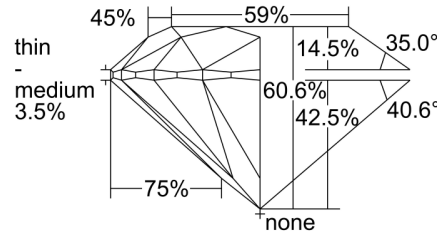

GIA NATURAL DIAMOND GRADING REPORT

November 01, 2021
 GIA Report Number 7418076558
 Shape and Cutting Style Round Brilliant
 Measurements 7.33 - 7.41 x 4.47 mm

GRADING RESULTS

Carat Weight 1.50 carat
 Color Grade L
 Clarity Grade VS1
 Cut Grade Excellent

ADDITIONAL GRADING INFORMATION

Polish Excellent
 Symmetry Very Good
 Fluorescence None
 Inscription(s): GIA 7418076558

PROPORTIONS

Profile to actual proportions

CLARITY CHARACTERISTICS

KEY TO SYMBOLS*

-  Feather
-  Indented Natural
-  Natural
-  Extra Facet

* Red symbols denote internal characteristics (inclusions). Green or black symbols denote external characteristics (blemishes). Diagram is an approximate representation of the diamond, and symbols shown indicate type, position, and approximate size of clarity characteristics. All clarity characteristics may not be shown. Details of finish are not shown.