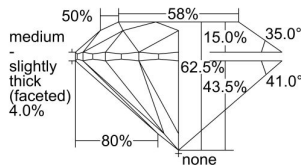

GIA®

FACSIMILE

GIA REPORT 7418115326

Verify this report at GIA.edu

GIA NATURAL DIAMOND DOSSIER®

December 06, 2021
GIA Report Number 7418115326
Shape and Cutting Style ..... Round Brilliant
Measurements ..... 5.00 - 5.07 x 3.15 mm

GRADING RESULTS

Carat Weight ..... 0.50 carat
Color Grade I
Clarity Grade VVS1
Cut Grade ..... Excellent

ADDITIONAL GRADING INFORMATION

Polish ..... Excellent
Symmetry ..... Very Good
Fluorescence ..... None
Clarity Characteristics..... Pinpoint, Indented Natural, Cavity
Inscription(s): GIA 7418115326

PROPORTIONS

Profile to actual proportions

GRADING SCALES

GIA COLOR SCALE	GIA CLARITY SCALE	GIA CUT SCALE	
D	FLAWLESS	EXCELLENT	
E	INTERNALLY FLAWLESS		
F		VVS₁	VERY GOOD
G	VVS₂		
H	VS₁	GOOD	
I	VS₂		
J	SI₁	FAIR	
K	SI₂		
L	I₁	POOR	
M			
N			
O	I₂		
P			
Q	I₃		
R			
S			
T			
U			
V			
W			
X			
Y			
Z