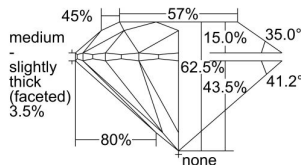

GIA®

FACSIMILE

GIA REPORT 7418142228

Verify this report at GIA.edu

GIA NATURAL DIAMOND DOSSIER®

December 08, 2021
GIA Report Number 7418142228
Shape and Cutting Style ..... Round Brilliant
Measurements ..... 4.46 - 4.48 x 2.79 mm

GRADING RESULTS

Carat Weight ..... 0.34 carat
Color Grade ..... D
Clarity Grade VS1
Cut Grade ..... Excellent

ADDITIONAL GRADING INFORMATION

Polish ..... Excellent
Symmetry ..... Excellent
Fluorescence ..... None
Clarity Characteristics ..... Crystal, Feather, Cloud
Inscription(s): GIA 7418142228

PROPORTIONS

Profile to actual proportions

GRADING SCALES

GIA COLOR SCALE	GIA CLARITY SCALE	GIA CUT SCALE	
D	FLAWLESS	EXCELLENT	
E	INTERNALLY FLAWLESS		
F		VVS₁	VERY GOOD
G	VVS₂		
H	VS₁	GOOD	
I	VS₂		
J	SI₁	FAIR	
K	SI₂		
L	I₁	POOR	
M	I₂		
N	I₃		
O			
P			
Q			
R			
S			
T			
U			
V			
W			
X			
Y			
Z