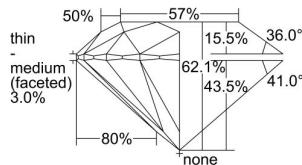

GIA®

FACSIMILE

GIA REPORT 7418174200

Verify this report at GIA.edu

GIA NATURAL DIAMOND DOSSIER®

November 11, 2021
GIA Report Number **7418174200**
Shape and Cutting Style ..... **Round Brilliant**
Measurements ..... **5.10 - 5.11 x 3.17 mm**

GRADING RESULTS

Carat Weight ..... **0.50 carat**
Color Grade ..... **H**
Clarity Grade **S11**
Cut Grade ..... **Excellent**

ADDITIONAL GRADING INFORMATION

Polish ..... **Excellent**
Symmetry ..... **Excellent**
Fluorescence ..... **None**
Clarity Characteristics ..... **Feather, Cloud**
Inscription(s): **GIA 7418174200**

PROPORTIONS

Profile to actual proportions

GRADING SCALES

GIA COLOR SCALE

COLORED	D
	E
	F
	G
	H
	I
	J
NEAR COLORLESS	K
	L
	M
	N
	O
	P
	Q
	R
	S
	T
	U
	V
	W
	X
	Y
	Z

GIA CLARITY SCALE

VERY VERY SLIGHTLY INCLUDED	FLAWLESS
	INTERNALLY FLAWLESS
VERY SLIGHTLY INCLUDED	VVS₁
	VVS₂
SLIGHTLY INCLUDED	VS₁
	VS₂
INCLUDED	I₁
	I₂
	I₃

GIA CUT SCALE

EXCELLENT
VERY GOOD
GOOD
FAIR
POOR