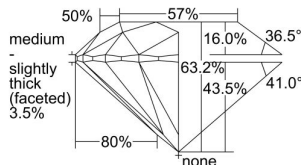

GIA®

FACSIMILE

GIA REPORT 7418228974

Verify this report at GIA.edu

GIA NATURAL DIAMOND DOSSIER®

November 11, 2021
GIA Report Number **7418228974**
Shape and Cutting Style ..... **Round Brilliant**
Measurements ..... **5.61 - 5.66 x 3.56 mm**

GRADING RESULTS

Carat Weight ..... **0.70 carat**
Color Grade ..... **G**
Clarity Grade **S12**
Cut Grade ..... **Excellent**

ADDITIONAL GRADING INFORMATION

Polish ..... **Excellent**
Symmetry ..... **Excellent**
Fluorescence ..... **None**
Clarity Characteristics..... **Cloud**
Inscription(s): **GIA 7418228974**

PROPORTIONS

Profile to actual proportions

GRADING SCALES

GIA COLOR SCALE

COLOREDNESS	D
	E
	F
	G
	H
	I
	J
NEAR COLORLESS	K
	L
Faint	M
	N
	O
	P
Very Light	R
	S
	T
	U
	V
Light	W
	X
	Y
	Z

GIA CLARITY SCALE

VERY VERY SLIGHTLY INCLUDED	FLAWLESS
	INTERNALLY FLAWLESS
VERY SLIGHTLY INCLUDED	VVS₁
	VVS₂
SLIGHTLY INCLUDED	VS₁
	VS₂
INCLUDED	I₁
	I₂
	I₃

GIA CUT SCALE

EXCELLENT
VERY GOOD
GOOD
FAIR
POOR