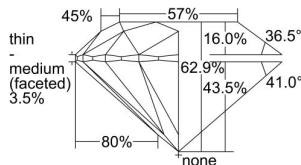

GIA®

FACSIMILE

GIA REPORT 7418232149

Verify this report at GIA.edu

GIA NATURAL DIAMOND DOSSIER®

November 12, 2021
GIA Report Number **7418232149**
Shape and Cutting Style ..... **Round Brilliant**
Measurements ..... **3.92 - 3.94 x 2.47 mm**

GRADING RESULTS

Carat Weight ..... **0.23 carat**
Color Grade ..... **E**
Clarity Grade **S12**
Cut Grade ..... **Excellent**

ADDITIONAL GRADING INFORMATION

Polish ..... **Excellent**
Symmetry ..... **Excellent**
Fluorescence ..... **Faint**
Clarity Characteristics ..... **Crystal**
Inscription(s): **GIA 7418232149**

PROPORTIONS

Profile to actual proportions

GRADING SCALES

GIA COLOR SCALE

COLORED	D
	E
	F
	G
	H
	I
	J
NEAR COLORLESS	K
	L
	M
	N
	O
	P
	R
	S
	T
	U
	V
	W
	X
	Y
	Z

GIA CLARITY SCALE

FLAWLESS	VERY VERY SLIGHTLY INCLUDED	VVS₁	VVS₂	VS₁	VS₂	SI₁	SI₂	I₁	I₂	I₃	
											INTERNALLY FLAWLESS

GIA CUT SCALE

EXCELLENT
VERY GOOD
GOOD
FAIR
POOR