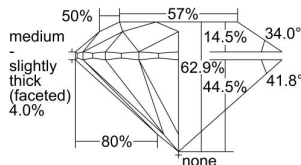

GIA®

FACSIMILE

GIA NATURAL DIAMOND DOSSIER®

November 22, 2021
GIA Report Number **7418343173**
Shape and Cutting Style ..... **Round Brilliant**
Measurements ..... **5.07 - 5.11 x 3.20 mm**

GRADING RESULTS

Carat Weight ..... **0.51 carat**
Color Grade ..... **K**
Clarity Grade **VS2**
Cut Grade ..... **Excellent**

ADDITIONAL GRADING INFORMATION

Polish ..... **Excellent**
Symmetry ..... **Excellent**
Fluorescence ..... **Faint**
Clarity Characteristics ..... **Crystal**
Inscription(s): **GIA 7418343173**

GIA REPORT 7418343173

Verify this report at GIA.edu

PROPORTIONS

Profile to actual proportions

GRADING SCALES

GIA COLOR SCALE

COLORED	D
	E
	F
	G
	H
	I
	J
NEAR COLORLESS	K
	L
	M
	N
	O
	P
	Q
	R
	S
	T
	U
	V
	W
	X
	Y
	Z

GIA CLARITY SCALE

FLAWLESS	FLAWLESS	
		EXCELLENT
INTERNALLY FLAWLESS	VVS₁	
		VERY GOOD
VVS₂	VS₁	
		GOOD
VS₂	SI₁	
		SI₂
FAIR		
	POOR	
I₁		
I₂		
I₃		

GIA CUT SCALE

EXCELLENT
VERY GOOD
GOOD
FAIR
POOR