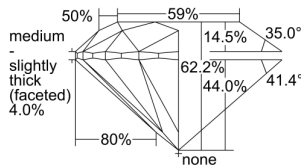

GIA®

FACSIMILE

GIA REPORT

7418367684

Verify this report at GIA.edu

GIA NATURAL DIAMOND DOSSIER®

November 22, 2021
GIA Report Number **7418367684**
Shape and Cutting Style ..... **Round Brilliant**
Measurements ..... **5.46 - 5.50 x 3.41 mm**

GRADING RESULTS

Carat Weight ..... **0.63 carat**
Color Grade ..... **H**
Clarity Grade **VS1**
Cut Grade ..... **Excellent**

ADDITIONAL GRADING INFORMATION

Polish ..... **Excellent**
Symmetry ..... **Excellent**
Fluorescence ..... **None**
Clarity Characteristics..... **Crystal, Needle, Cloud, Pinpoint**
Inscription(s): **GIA 7418367684**

PROPORTIONS

Profile to actual proportions

GRADING SCALES

GIA COLOR SCALE

COLORLESS	D
	E
	F
	G
	H
	I
	J
NEAR COLORLESS	K
	L
	M
	N
	O
	P
	Q
	R
	S
	T
	U
	V
	W
	X
	Y
LIGHT	Z

GIA CLARITY SCALE

FLAWLESS	VERY VERY SLIGHTLY INCLUDED	VS₁	VS₂	VS₁	VS₂	SI₁	SI₂	I₁	I₂	I₃		
											FLAWLESS	INTERNALLY FLAWLESS

GIA CUT SCALE

EXCELLENT
VERY GOOD
GOOD
FAIR
POOR