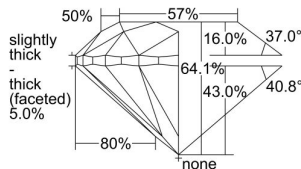

GIA®

FACSIMILE

GIA REPORT 7418407059

Verify this report at GIA.edu

GIA NATURAL DIAMOND DOSSIER®

November 30, 2021
GIA Report Number 7418407059
Shape and Cutting Style ..... Round Brilliant
Measurements ..... 5.28 - 5.33 x 3.40 mm

GRADING RESULTS

Carat Weight ..... 0.61 carat
Color Grade ..... E
Clarity Grade VS1
Cut Grade ..... Very Good

ADDITIONAL GRADING INFORMATION

Polish ..... Excellent
Symmetry ..... Excellent
Fluorescence ..... None
Clarity Characteristics ..... Cloud
Inscription(s): GIA 7418407059

PROPORTIONS

Profile to actual proportions

GRADING SCALES

GIA COLOR SCALE	GIA CLARITY SCALE	GIA CUT SCALE	
D	FLAWLESS	EXCELLENT	
E	INTERNALLY FLAWLESS		
F		VVS₁	VERY GOOD
G	VVS₂		
H	VS₁	GOOD	
I	VS₂		
J	SI₁	FAIR	
K	SI₂		
L	I₁	POOR	
M	I₂		
N	I₃		
O			
P			
Q			
R			
S			
T			
U			
V			
W			
X			
Y			
Z