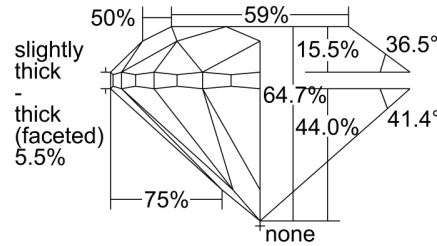

GIA NATURAL DIAMOND GRADING REPORT

December 01, 2021
 GIA Report Number 7418444342
 Shape and Cutting Style Round Brilliant
 Measurements 5.95 - 6.05 x 3.88 mm

GRADING RESULTS

Carat Weight 0.90 carat
 Color Grade I
 Clarity Grade VS2
 Cut Grade Very Good

ADDITIONAL GRADING INFORMATION

Polish Excellent
 Symmetry Very Good
 Fluorescence None
 Inscription(s): GIA 7418444342

Comments: Additional clouds are not shown. Pinpoints are not shown.

PROPORTIONS

Profile to actual proportions

CLARITY CHARACTERISTICS

KEY TO SYMBOLS*

-  Cloud
-  Natural
-  Crystal
-  Indented Natural
-  Needle

* Red symbols denote internal characteristics (inclusions). Green or black symbols denote external characteristics (blemishes). Diagram is an approximate representation of the diamond, and symbols shown indicate type, position, and approximate size of clarity characteristics. All clarity characteristics may not be shown. Details of finish are not shown.