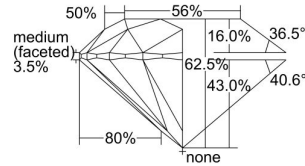

GIA®

FACSIMILE

GIA REPORT

7418452948

Verify this report at GIA.edu

GIA NATURAL DIAMOND DOSSIER®

December 02, 2021
GIA Report Number **7418452948**
Shape and Cutting Style ..... **Round Brilliant**
Measurements ..... **5.37 - 5.39 x 3.37 mm**

GRADING RESULTS

Carat Weight ..... **0.60 carat**
Color Grade ..... **I**
Clarity Grade **VS1**
Cut Grade ..... **Excellent**

ADDITIONAL GRADING INFORMATION

Polish ..... **Excellent**
Symmetry ..... **Excellent**
Fluorescence ..... **None**
Clarity Characteristics ..... **Feather, Pinpoint**
Inscription(s): **GIA 7418452948**

PROPORTIONS

Profile to actual proportions