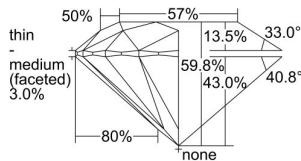

GIA®

FACSIMILE

GIA REPORT 7418540528

Verify this report at GIA.edu

GIA NATURAL DIAMOND DOSSIER®

December 06, 2021
GIA Report Number **7418540528**
Shape and Cutting Style ..... **Round Brilliant**
Measurements ..... **5.77 - 5.79 x 3.46 mm**

GRADING RESULTS

Carat Weight ..... **0.70 carat**
Color Grade ..... **J**
Clarity Grade **VS2**
Cut Grade ..... **Excellent**

ADDITIONAL GRADING INFORMATION

Polish ..... **Excellent**
Symmetry ..... **Very Good**
Fluorescence ..... **Faint**
Clarity Characteristics ..... **Cloud, Crystal**
Inscription(s): **GIA 7418540528**

PROPORTIONS

Profile to actual proportions

GRADING SCALES

GIA COLOR SCALE	GIA CLARITY SCALE	GIA CUT SCALE	
D	FLAWLESS	EXCELLENT	
E	INTERNALLY FLAWLESS		
F		VVS₁	VERY GOOD
G	VVS₂		
H	VS₁	GOOD	
I	VS₂		
J	SI₁	FAIR	
K	SI₂		
L	I₁	POOR	
M	I₂		
N	I₃		
O			
P			
Q			
R			
S			
T			
U			
V			
W			
X			
Y			
Z