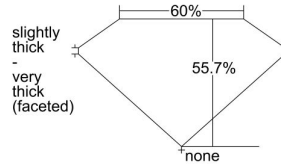

GIA®

FACSIMILE

GIA REPORT

7418584156

Verify this report at GIA.edu

GIA NATURAL DIAMOND DOSSIER®

December 15, 2021
GIA Report Number **7418584156**
Shape and Cutting Style ..... **Heart Brilliant**
Measurements ..... **4.86 x 5.71 x 3.18 mm**

GRADING RESULTS

Carat Weight ..... **0.52 carat**
Color Grade ..... **D**
Clarity Grade **VVS2**

ADDITIONAL GRADING INFORMATION

Polish ..... **Excellent**
Symmetry ..... **Very Good**
Fluorescence ..... **None**
Clarity Characteristics. **Cloud, Needle, Internal Graining, Surface Graining**

Inscription(s): GIA 7418584156

PROPORTIONS

Profile not to actual proportions

GRADING SCALES

GIA COLOR SCALE		GIA CLARITY SCALE	
COLORLESS	D	VERY VERY SLIGHTLY INCLUDED	FLAWLESS
	E		INTERNALLY FLAWLESS
	F		VVS₁
	G		VVS₂
	H		VS₁
	I		VS₂
	J		SI₁
	K		SI₂
	L		I₁
	M		I₂
NEAR COLORLESS	N	SLIGHTLY INCLUDED	I₃
	O		
	P		
	Q		
FAINT	R		
	S		
	T		
	U		
VERT LIGHT	V		
	W		
	X		
	Y		
LIGHT	Z