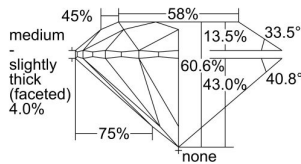

GIA®

FACSIMILE

GIA REPORT 7418615398

Verify this report at GIA.edu

GIA NATURAL DIAMOND DOSSIER®

December 14, 2021
GIA Report Number **7418615398**
Shape and Cutting Style ..... **Round Brilliant**
Measurements ..... **5.01 - 5.03 x 3.04 mm**

GRADING RESULTS

Carat Weight ..... **0.47 carat**
Color Grade ..... **F**
Clarity Grade **S12**
Cut Grade ..... **Excellent**

ADDITIONAL GRADING INFORMATION

Polish ..... **Excellent**
Symmetry ..... **Excellent**
Fluorescence ..... **None**
Clarity Characteristics ..... **Crystal, Cloud**
Inscription(s): **GIA 7418615398**

PROPORTIONS

Profile to actual proportions

GRADING SCALES

GIA COLOR SCALE	GIA CLARITY SCALE	GIA CUT SCALE	
D	FLAWLESS	EXCELLENT	
E	INTERNALLY FLAWLESS		
F		VVS₁	VERY GOOD
G	VVS₂		
H	VS₁	GOOD	
I	VS₂		
J	S1₁	FAIR	
K	S1₂		
L	I₁	POOR	
M	I₂		
N	I₃		
O			
P			
Q			
R			
S			
T			
U			
V			
W			
X			
Y			
Z