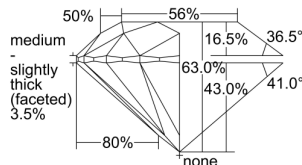

GIA®

FACSIMILE

GIA REPORT

7418831651

Verify this report at GIA.edu

GIA NATURAL DIAMOND DOSSIER®

January 10, 2022
GIA Report Number **7418831651**
Shape and Cutting Style ..... **Round Brilliant**
Measurements ..... **3.90 - 3.92 x 2.46 mm**

GRADING RESULTS

Carat Weight ..... **0.23 carat**
Color Grade ..... **E**
Clarity Grade **VS1**
Cut Grade ..... **Excellent**

ADDITIONAL GRADING INFORMATION

Polish ..... **Very Good**
Symmetry ..... **Excellent**
Fluorescence ..... **None**
Clarity Characteristics ..... **Feather**
Inscription(s): **GIA 7418831651**

PROPORTIONS

Profile to actual proportions

GRADING SCALES

GIA COLOR SCALE

COLORED	D
	E
	F
	G
	H
	I
	J
NEAR COLORLESS	K
	L
Faint	M
	N
	O
	P
	Q
	R
	S
	T
	U
	V
	W
	X
	Y
Light	Z

GIA CLARITY SCALE

FLAWLESS	VERY VERY SLIGHTLY INCLUDED	VS₁	VS₂	VS₁	VS₂	SI₁	SI₂	I₁	I₂	I₃		
											FLAWLESS	INTERNALLY FLAWLESS

GIA CUT SCALE

EXCELLENT
VERY GOOD
GOOD
FAIR
POOR