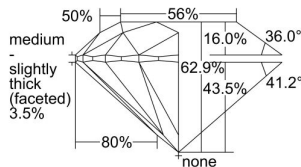

GIA®

FACSIMILE

GIA REPORT

7418832210

Verify this report at GIA.edu

GIA NATURAL DIAMOND DOSSIER®

December 29, 2021
GIA Report Number **7418832210**
Shape and Cutting Style ..... **Round Brilliant**
Measurements ..... **4.33 - 4.36 x 2.73 mm**

GRADING RESULTS

Carat Weight ..... **0.31 carat**
Color Grade ..... **D**
Clarity Grade **VS1**
Cut Grade ..... **Excellent**

ADDITIONAL GRADING INFORMATION

Polish ..... **Excellent**
Symmetry ..... **Excellent**
Fluorescence ..... **Faint**
Clarity Characteristics..... **Crystal, Cloud, Pinpoint, Needle**
Inscription(s): **GIA 7418832210**

PROPORTIONS

Profile to actual proportions

GRADING SCALES

GIA COLOR SCALE

COLORED	D
	E
	F
	G
	H
	I
	J
NEAR COLORLESS	K
	L
	M
	N
	O
	P
	R
	S
	T
	U
	V
	W
	X
	Y
LIGHT	Z

GIA CLARITY SCALE

VERY VERY SLIGHTLY INCLUDED	FLAWLESS
	INTERNALLY FLAWLESS
VERY SLIGHTLY INCLUDED	VVS₁
	VVS₂
SLIGHTLY INCLUDED	VS₁
	VS₂
INCLUDED	SI₁
	SI₂
	I₁
	I₂
	I₃

GIA CUT SCALE

EXCELLENT
VERY GOOD
GOOD
FAIR
POOR