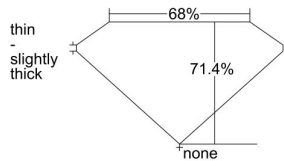

GIA®

FACSIMILE

GIA REPORT

7418880525

Verify this report at GIA.edu

GIA NATURAL DIAMOND DOSSIER®

January 05, 2022
GIA Report Number 7418880525
Shape and Cutting Style ..... Square Modified Brilliant
Measurements ..... 4.12 x 4.08 x 2.91 mm

GRADING RESULTS

Carat Weight ..... 0.40 carat
Color Grade ..... H
Clarity Grade VVS2

ADDITIONAL GRADING INFORMATION

Polish ..... Excellent
Symmetry ..... Very Good
Fluorescence ..... None
Clarity Characteristics..... Cloud, Needle, Pinpoint
Inspection(s): GIA 7418880525

PROPORTIONS

Profile not to actual proportions

GRADING SCALES

GIA COLOR SCALE		GIA CLARITY SCALE			
COLORLESS	D	VERY VERY SLIGHTLY INCLUDED	FLAWLESS		
	E		INTERNALLY FLAWLESS		
	F	VERY SLIGHTLY INCLUDED	VVS₁		
	G		VVS₂		
	H		VS₁		
	NEAR COLORLESS	I	SLIGHTLY INCLUDED	VS₂	
		J		SI₁	
		FAINT	K	INCLUDED	SI₂
			L		I₁
			M		I₂
VERT LIGHT	N	LIGHT	I₃		
	O				
	P				
	Q				
	R