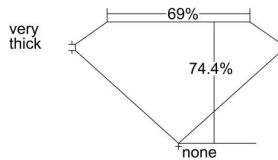

GIA®

FACSIMILE

GIA REPORT 7418937172

Verify this report at GIA.edu

GIA NATURAL DIAMOND DOSSIER®

January 18, 2022
GIA Report Number **7418937172**
Shape and Cutting Style ..... **Square Modified Brilliant**
Measurements ..... **5.08 x 4.99 x 3.71 mm**

GRADING RESULTS

Carat Weight ..... **0.83 carat**
Color Grade ..... **I**
Clarity Grade **VVS2**

ADDITIONAL GRADING INFORMATION

Polish ..... **Excellent**
Symmetry ..... **Excellent**
Fluorescence ..... **None**
Clarity Characteristics..... **Pinpoint, Needle**
Inscription(s): **GIA 7418937172**

PROPORTIONS

Profile not to actual proportions

GRADING SCALES

GIA COLOR SCALE		GIA CLARITY SCALE			
COLORLESS	D	VERY VERY SLIGHTLY INCLUDED	FLAWLESS		
	E		INTERNALLY FLAWLESS		
	F		VVS₁		
	NEAR COLORLESS	G	VVS₂		
		H	VERY SLIGHTLY INCLUDED	VS₁	
		I		VS₂	
		FAINT	J	SLIGHTLY INCLUDED	SI₁
			K		SI₂
	L		I₁		
	LIGHT		M	INCLUDED	I₂
N			I₃		
O					
P					
Q					
R					
S					
T					
U					
V					
W					
X					
Y					
Z