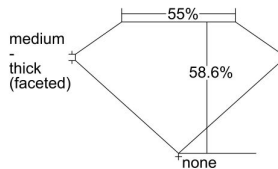

GIA®

FACSIMILE

GIA REPORT

7421094482

Verify this report at GIA.edu

GIA NATURAL DIAMOND DOSSIER®

January 25, 2022
GIA Report Number **7421094482**
Shape and Cutting Style ..... **Heart Brilliant**
Measurements ..... **5.29 x 6.28 x 3.68 mm**

GRADING RESULTS

Carat Weight ..... **0.70 carat**
Color Grade ..... **G**
Clarity Grade **S11**

ADDITIONAL GRADING INFORMATION

Polish ..... **Excellent**
Symmetry ..... **Very Good**
Fluorescence ..... **None**
Clarity Characteristics ..... **Cloud, Feather**
Inscription(s): GIA 7421094482

PROPORTIONS

Profile not to actual proportions

GRADING SCALES

GIA COLOR SCALE		GIA CLARITY SCALE			
COLORLESS	D	VERY VERY SLIGHTLY INCLUDED	FLAWLESS		
	E		INTERNALLY FLAWLESS		
	F	VERY SLIGHTLY INCLUDED	VVS₁		
	G		VVS₂		
	H		VS₁		
	NEAR COLORLESS	I	VERY SLIGHTLY INCLUDED	VS₂	
		J		S1₁	
		FAINT	K	SLIGHTLY INCLUDED	S1₂
			L		I₁
			M		I₂
VERT LIGHT	N	INCLUDED	I₃		
	O				
	P				
	Q				
	R				
	S				
	T				
LIGHT	U				
	V				
	W				
	X				
Y					
Z