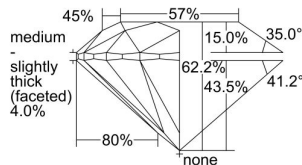

GIA®

FACSIMILE

GIA REPORT

7421099666

Verify this report at GIA.edu

GIA NATURAL DIAMOND DOSSIER®

January 27, 2022
GIA Report Number **7421099666**
Shape and Cutting Style ..... **Round Brilliant**
Measurements ..... **5.68 - 5.71 x 3.54 mm**

GRADING RESULTS

Carat Weight ..... **0.71 carat**
Color Grade ..... **E**
Clarity Grade **VVS1**
Cut Grade ..... **Excellent**

ADDITIONAL GRADING INFORMATION

Polish ..... **Excellent**
Symmetry ..... **Excellent**
Fluorescence ..... **Faint**
Clarity Characteristics..... **Pinpoint, Feather, Cavity**
Inscription(s): **GIA 7421099666**

PROPORTIONS

Profile to actual proportions

GRADING SCALES

GIA COLOR SCALE	GIA CLARITY SCALE	GIA CUT SCALE	
D	FLAWLESS	EXCELLENT	
E	INTERNALLY FLAWLESS		
F		VVS₁	VERY GOOD
G	VVS₂		
H	VS₁	GOOD	
I	VS₂		
J	SI₁	FAIR	
K	SI₂		
L	I₁	POOR	
M	I₂		
N	I₃		
O			
P			
Q			
R			
S			
T			
U			
V			
W			
X			
Y			
Z