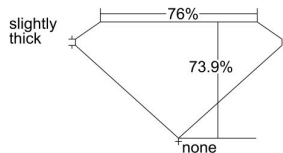

GIA®

FACSIMILE

GIA REPORT 7421129408

Verify this report at GIA.edu

GIA NATURAL DIAMOND DOSSIER®

March 07, 2022
GIA Report Number 7421129408
Shape and Cutting Style ..... Square Modified Brilliant
Measurements ..... 5.32 x 5.16 x 3.81 mm

GRADING RESULTS

Carat Weight ..... 0.84 carat
Color Grade ..... E
Clarity Grade SI1

ADDITIONAL GRADING INFORMATION

Polish ..... Very Good
Symmetry ..... Very Good
Fluorescence ..... None
Clarity Characteristics ..... Crystal, Cloud
Inscription(s): GIA 7421129408

PROPORTIONS

Profile not to actual proportions

GRADING SCALES

GIA COLOR SCALE		GIA CLARITY SCALE			
COLORLESS	D	VERY VERY SLIGHTLY INCLUDED	FLAWLESS		
	E		INTERNALLY FLAWLESS		
	F	VERY SLIGHTLY INCLUDED	VVS₁		
	G		VVS₂		
	H		VS₁		
	NEAR COLORLESS	I	SLIGHTLY INCLUDED	VS₂	
		J		SI₁	
		FAINT	K	INCLUDED	SI₂
			L		I₁
			M		I₂
VERT LIGHT	N	LIGHT	I₃		
	O				
	P				
	Q				
	R				
	S				
	T				
LIGHT	U				
	V				
	W				
	X				
Y					
Z