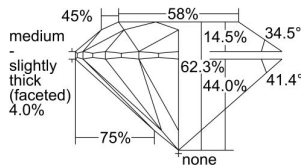

GIA®

FACSIMILE

GIA REPORT 7421129780

Verify this report at GIA.edu

GIA NATURAL DIAMOND DOSSIER®

January 27, 2022
GIA Report Number 7421129780
Shape and Cutting Style ..... Round Brilliant
Measurements ..... 5.92 - 5.94 x 3.70 mm

GRADING RESULTS

Carat Weight ..... 0.80 carat
Color Grade ..... E
Clarity Grade SI2
Cut Grade ..... Excellent

ADDITIONAL GRADING INFORMATION

Polish ..... Excellent
Symmetry ..... Excellent
Fluorescence ..... None
Clarity Characteristics ..... Crystal
Inscription(s): GIA 7421129780

PROPORTIONS

Profile to actual proportions

GRADING SCALES

GIA COLOR SCALE	GIA CLARITY SCALE	GIA CUT SCALE	
D	FLAWLESS	EXCELLENT	
E	INTERNALLY FLAWLESS		
F		VVS₁	VERY GOOD
G	VVS₂		
H	VS₁	GOOD	
I	VS₂		
J	SI₁	FAIR	
K	SI₂		
L	I₁	POOR	
M	I₂		
N	I₃		
O			
P			
Q			
R			
S			
T			
U			
V			
W			
X			
Y			
Z