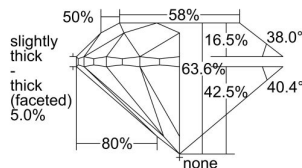

GIA®

FACSIMILE

GIA REPORT

7421145549

Verify this report at GIA.edu

GIA NATURAL DIAMOND DOSSIER®

February 02, 2022

GIA Report Number **7421145549**

Shape and Cutting Style ..... **Round Brilliant**

Measurements ..... **5.25 - 5.31 x 3.36 mm**

GRADING RESULTS

Carat Weight ..... **0.60 carat**

Color Grade ..... **F**

Clarity Grade **VS1**

Cut Grade ..... **Very Good**

ADDITIONAL GRADING INFORMATION

Polish ..... **Excellent**

Symmetry ..... **Very Good**

Fluorescence ..... **Strong Blue**

Clarity Characteristics..... **Crystal, Indented Natural, Needle, Pinpoint**

Inscription(s): **GIA 7421145549**

PROPORTIONS

Profile to actual proportions

GRADING SCALES

GIA COLOR SCALE

COLOURESS	D
	E
	F
	G
	H
	I
	J
NEAR COLOURESS	K
	L
Faint	M
	N
	O
	P
	R
	S
	T
	U
	V
	W
	X
	Y
Light	Z

GIA CLARITY SCALE

FLAWLESS	VERY VERY SLIGHTLY INCLUDED	VVS₁	
			VVS₂
INTERNALLY FLAWLESS	VERY SLIGHTLY INCLUDED	VS₁	
		VS₂	
SLIGHTLY INCLUDED	INCLUDED	I₁	
		I₂	
		I₃	

GIA CUT SCALE

EXCELLENT	VERY GOOD	GOOD	FAIR	POOR